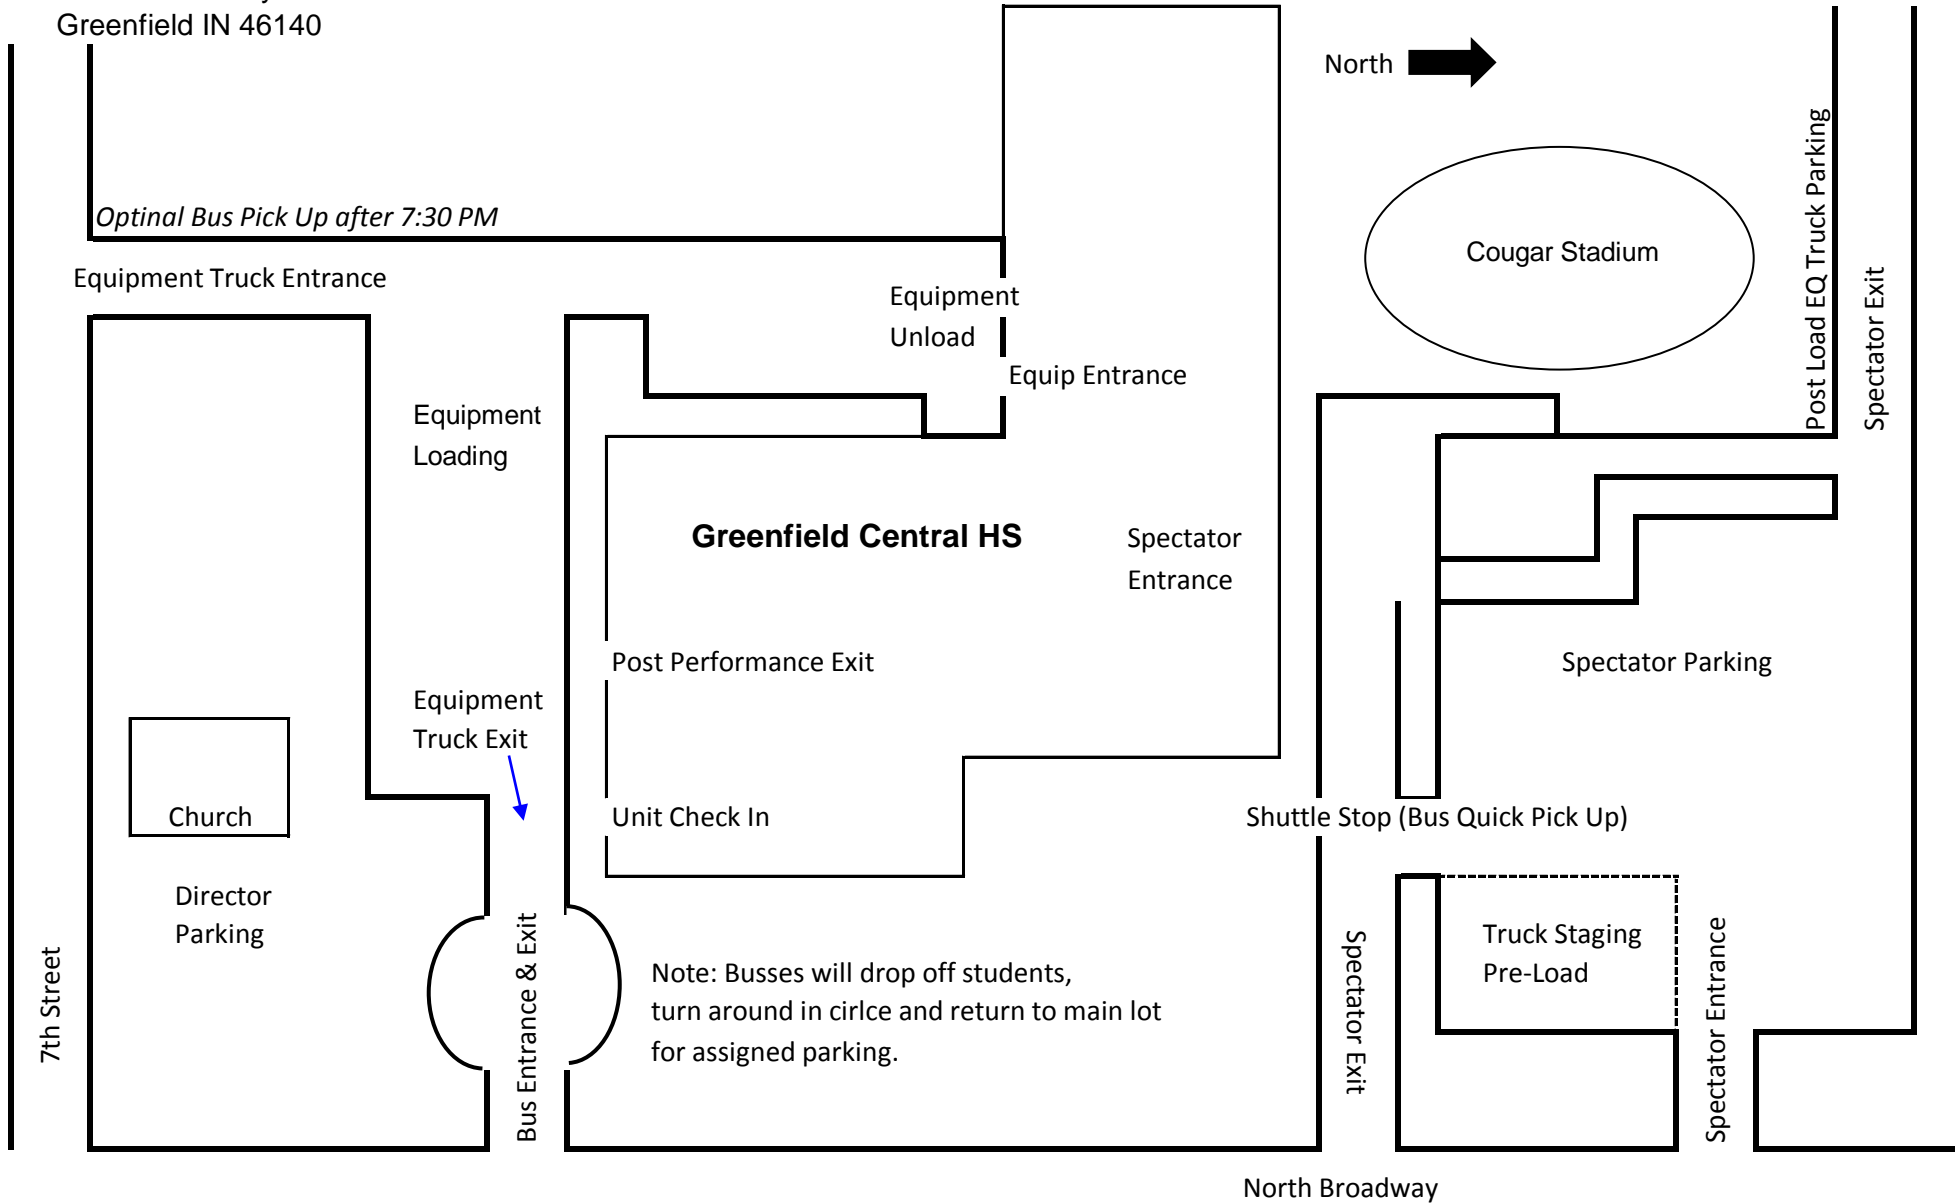

# Greenfield Central High School Contest Campus Map

Greenfield Central High School  
810 N Broadway  
Greenfield IN 46140

*Optimal Bus Pick Up after 7:30 PM*

7th Street

North Broadway

Park Ave

Additional Spectator Parking available via off street parking on Park ave or surrounding side streets

# Greenfield Central High School Contest Performance Flow Map

**Equipment Loading Area**

*Please note your equipment truck will be relocated here after unload and will need to be moved to rear spectator lot after you have load immediately following your performance.*

North →

**Inspection**

Warm Up Holding

Warm Up A

**Equip Holding Lanes**

**Equipment Unload**

Blue = Entrance Flow  
Red = Exit Flow

To Loading Area

**Equip Holding Lanes**

**Inspection**

Warm Up Holding

**Equipment Unload**

Blue = Entrance Flow  
Red = Exit Flow

North →

**Equipment Loading Area**

*Please note your equipment truck will be relocated here after unload and will need to be moved to rear spectator lot after you have load immediately following your performance.*