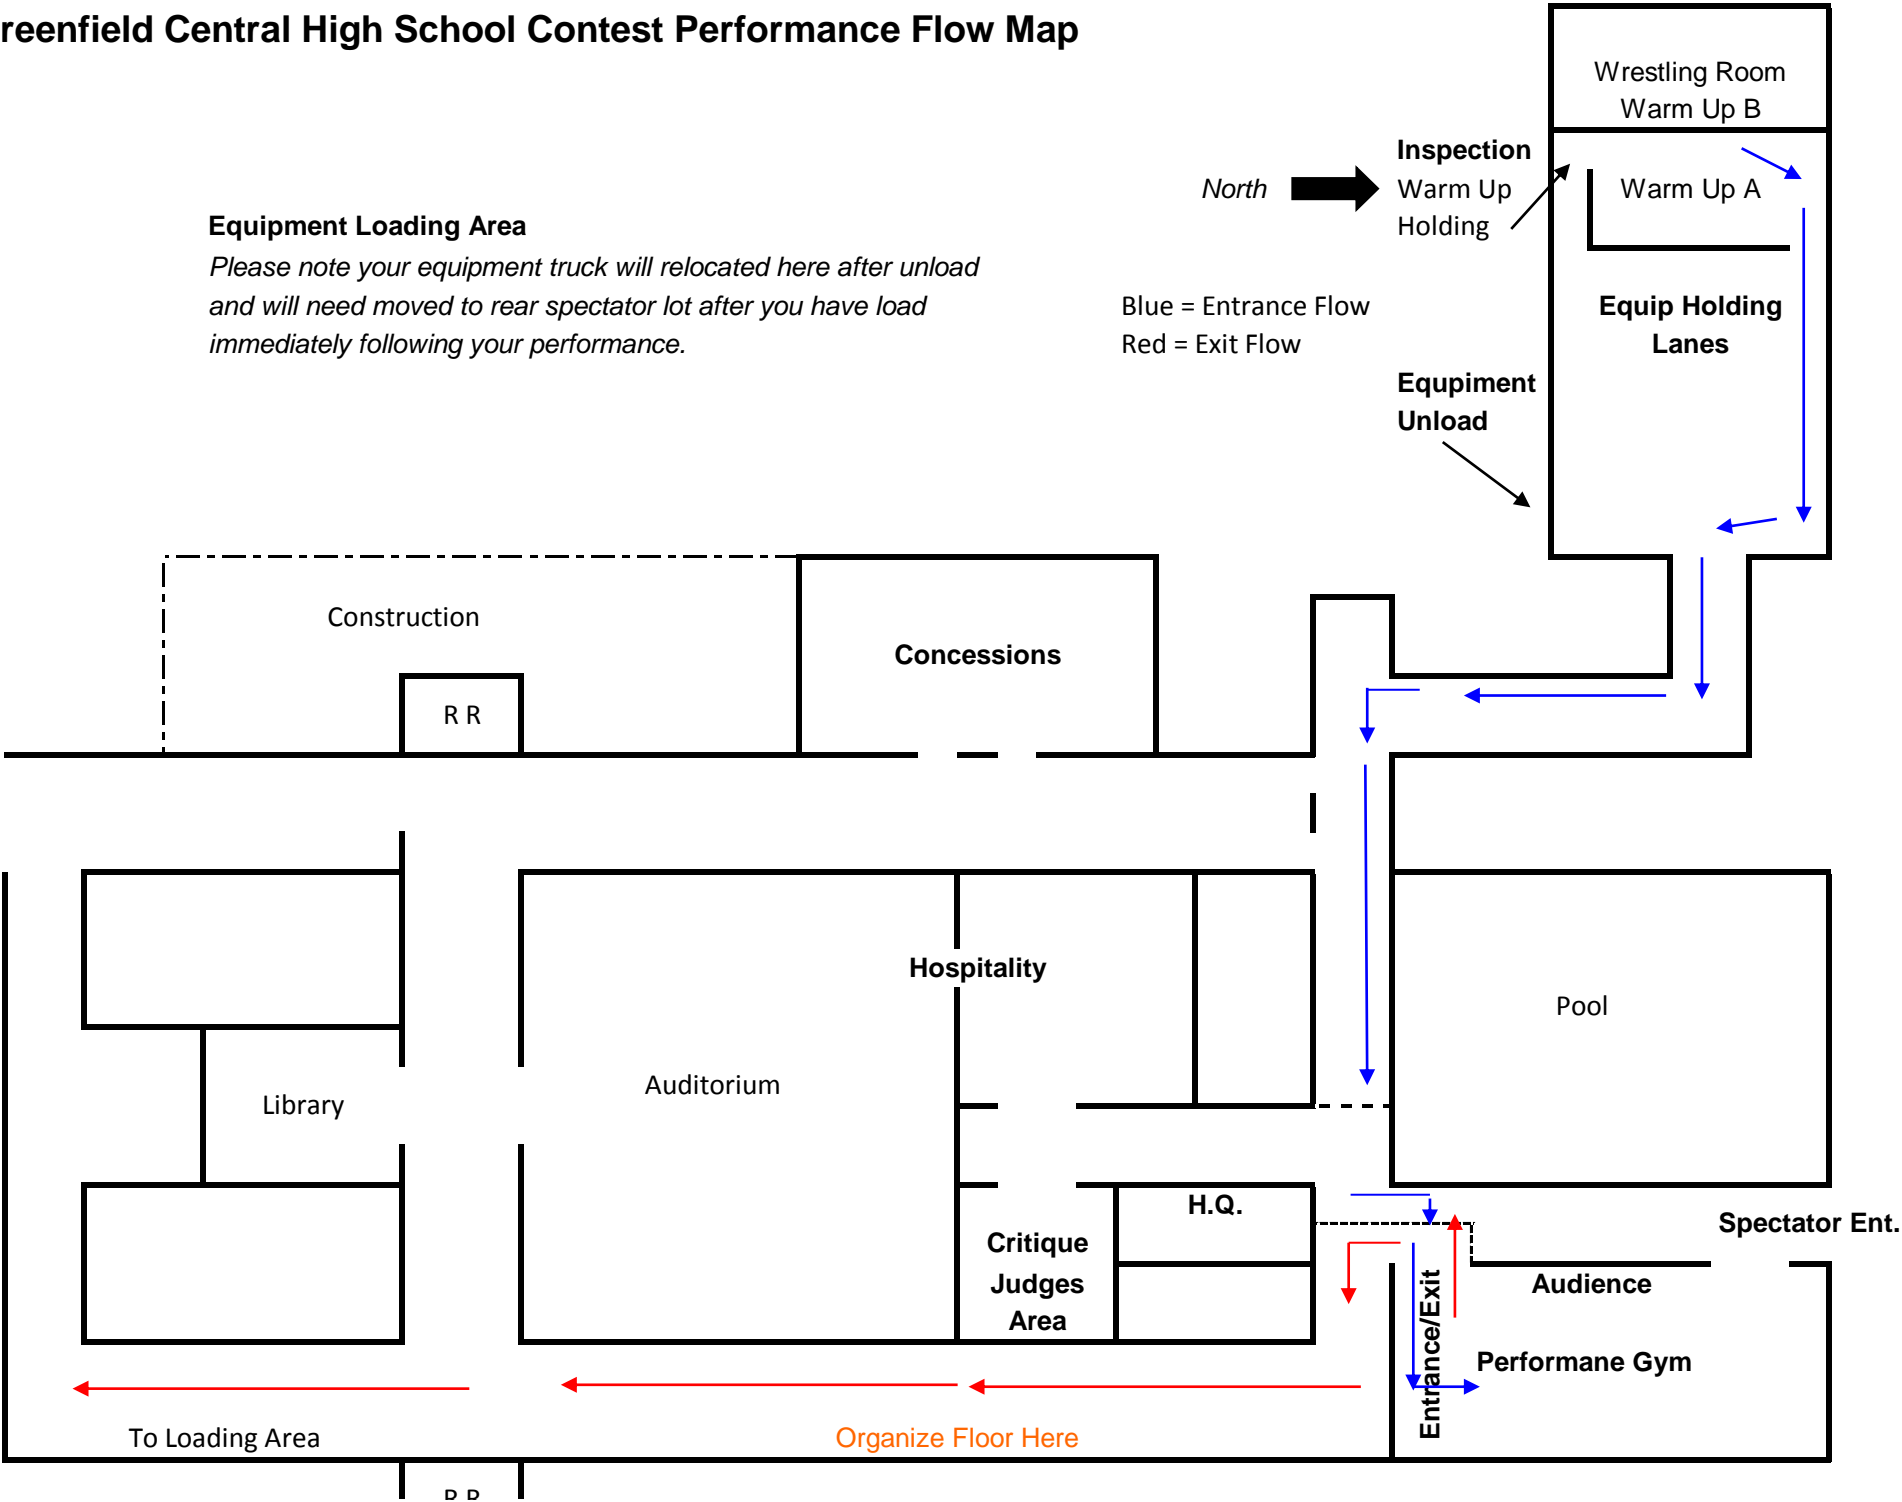

# Greenfield Central High School Contest Performance Flow Map

**Equipment Loading Area**

*Please note your equipment truck will be relocated here after unload and will need to be moved to rear spectator lot after you have load immediately following your performance.*

North →

**Inspection**

Warm Up Holding

Warm Up A

**Equip Holding Lanes**

**Equipment Unload**

Blue = Entrance Flow  
Red = Exit Flow

To Loading Area

Organize Floor Here

Entrance/Exit

Audience

Performane Gym

Spectator Ent.

Hospitality

Auditorium

Library

**Equip Holding Lanes**

**Inspection**

Warm Up Holding

**Equipment Unload**

Blue = Entrance Flow  
Red = Exit Flow

North →

**Equipment Loading Area**

*Please note your equipment truck will be relocated here after unload and will need to be moved to rear spectator lot after you have load immediately following your performance.*