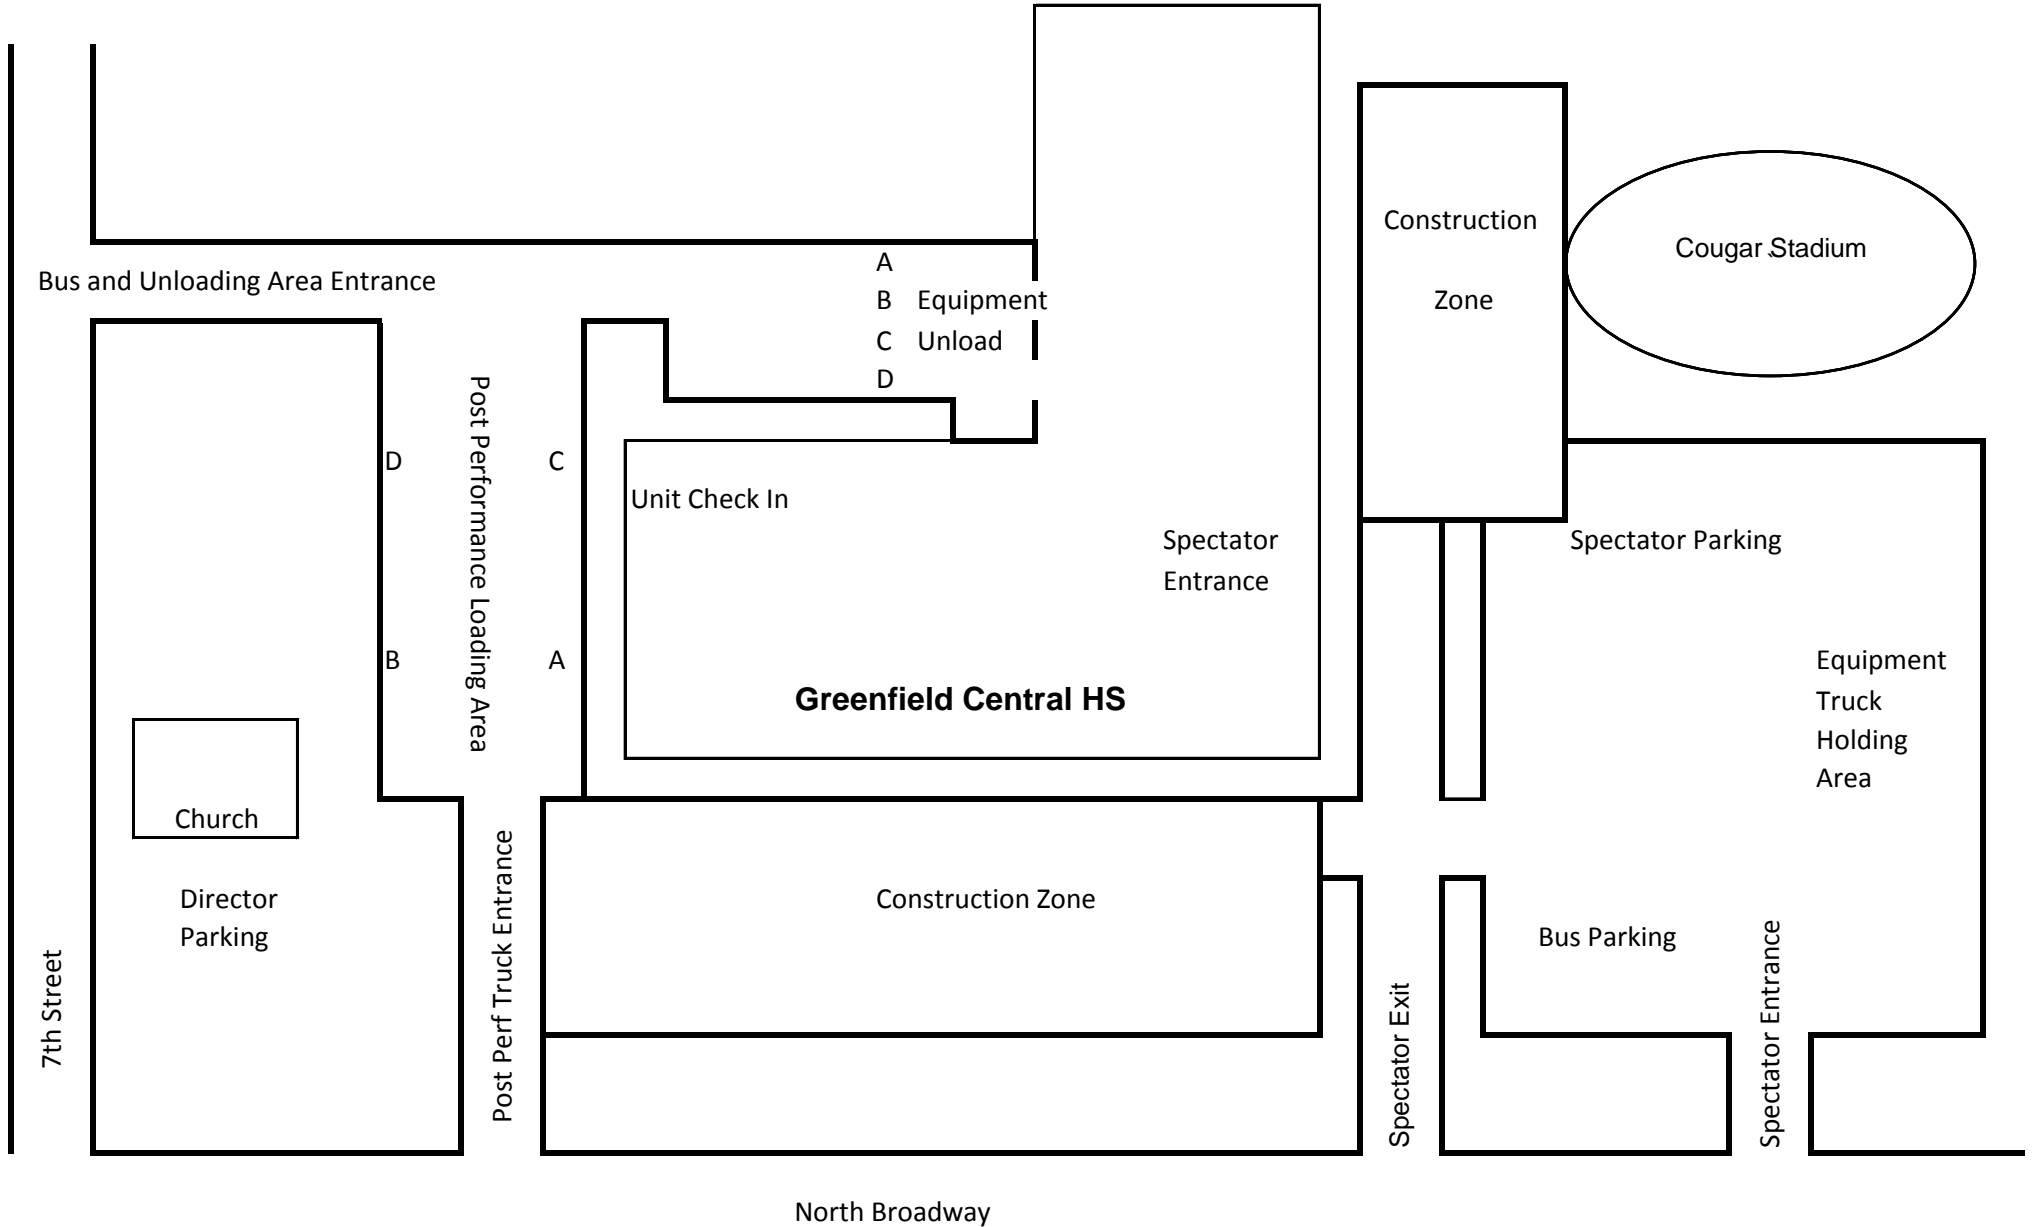

Greenfield Central High School Contest Campus Map

Greenfield Central High School

810 N Broadway
Greenfield IN 46140

Greenfield Central High School Contest Performance Flow Map

Equipment Loading Area

Please note your equipment truck will be relocated after performance to unload and will need to be moved to rear spectator lot after you have loaded immediately following your performance.

North 

Blue = Entrance Flow
Red = Exit Flow

Greenfield Central High School Floor Flooding Info