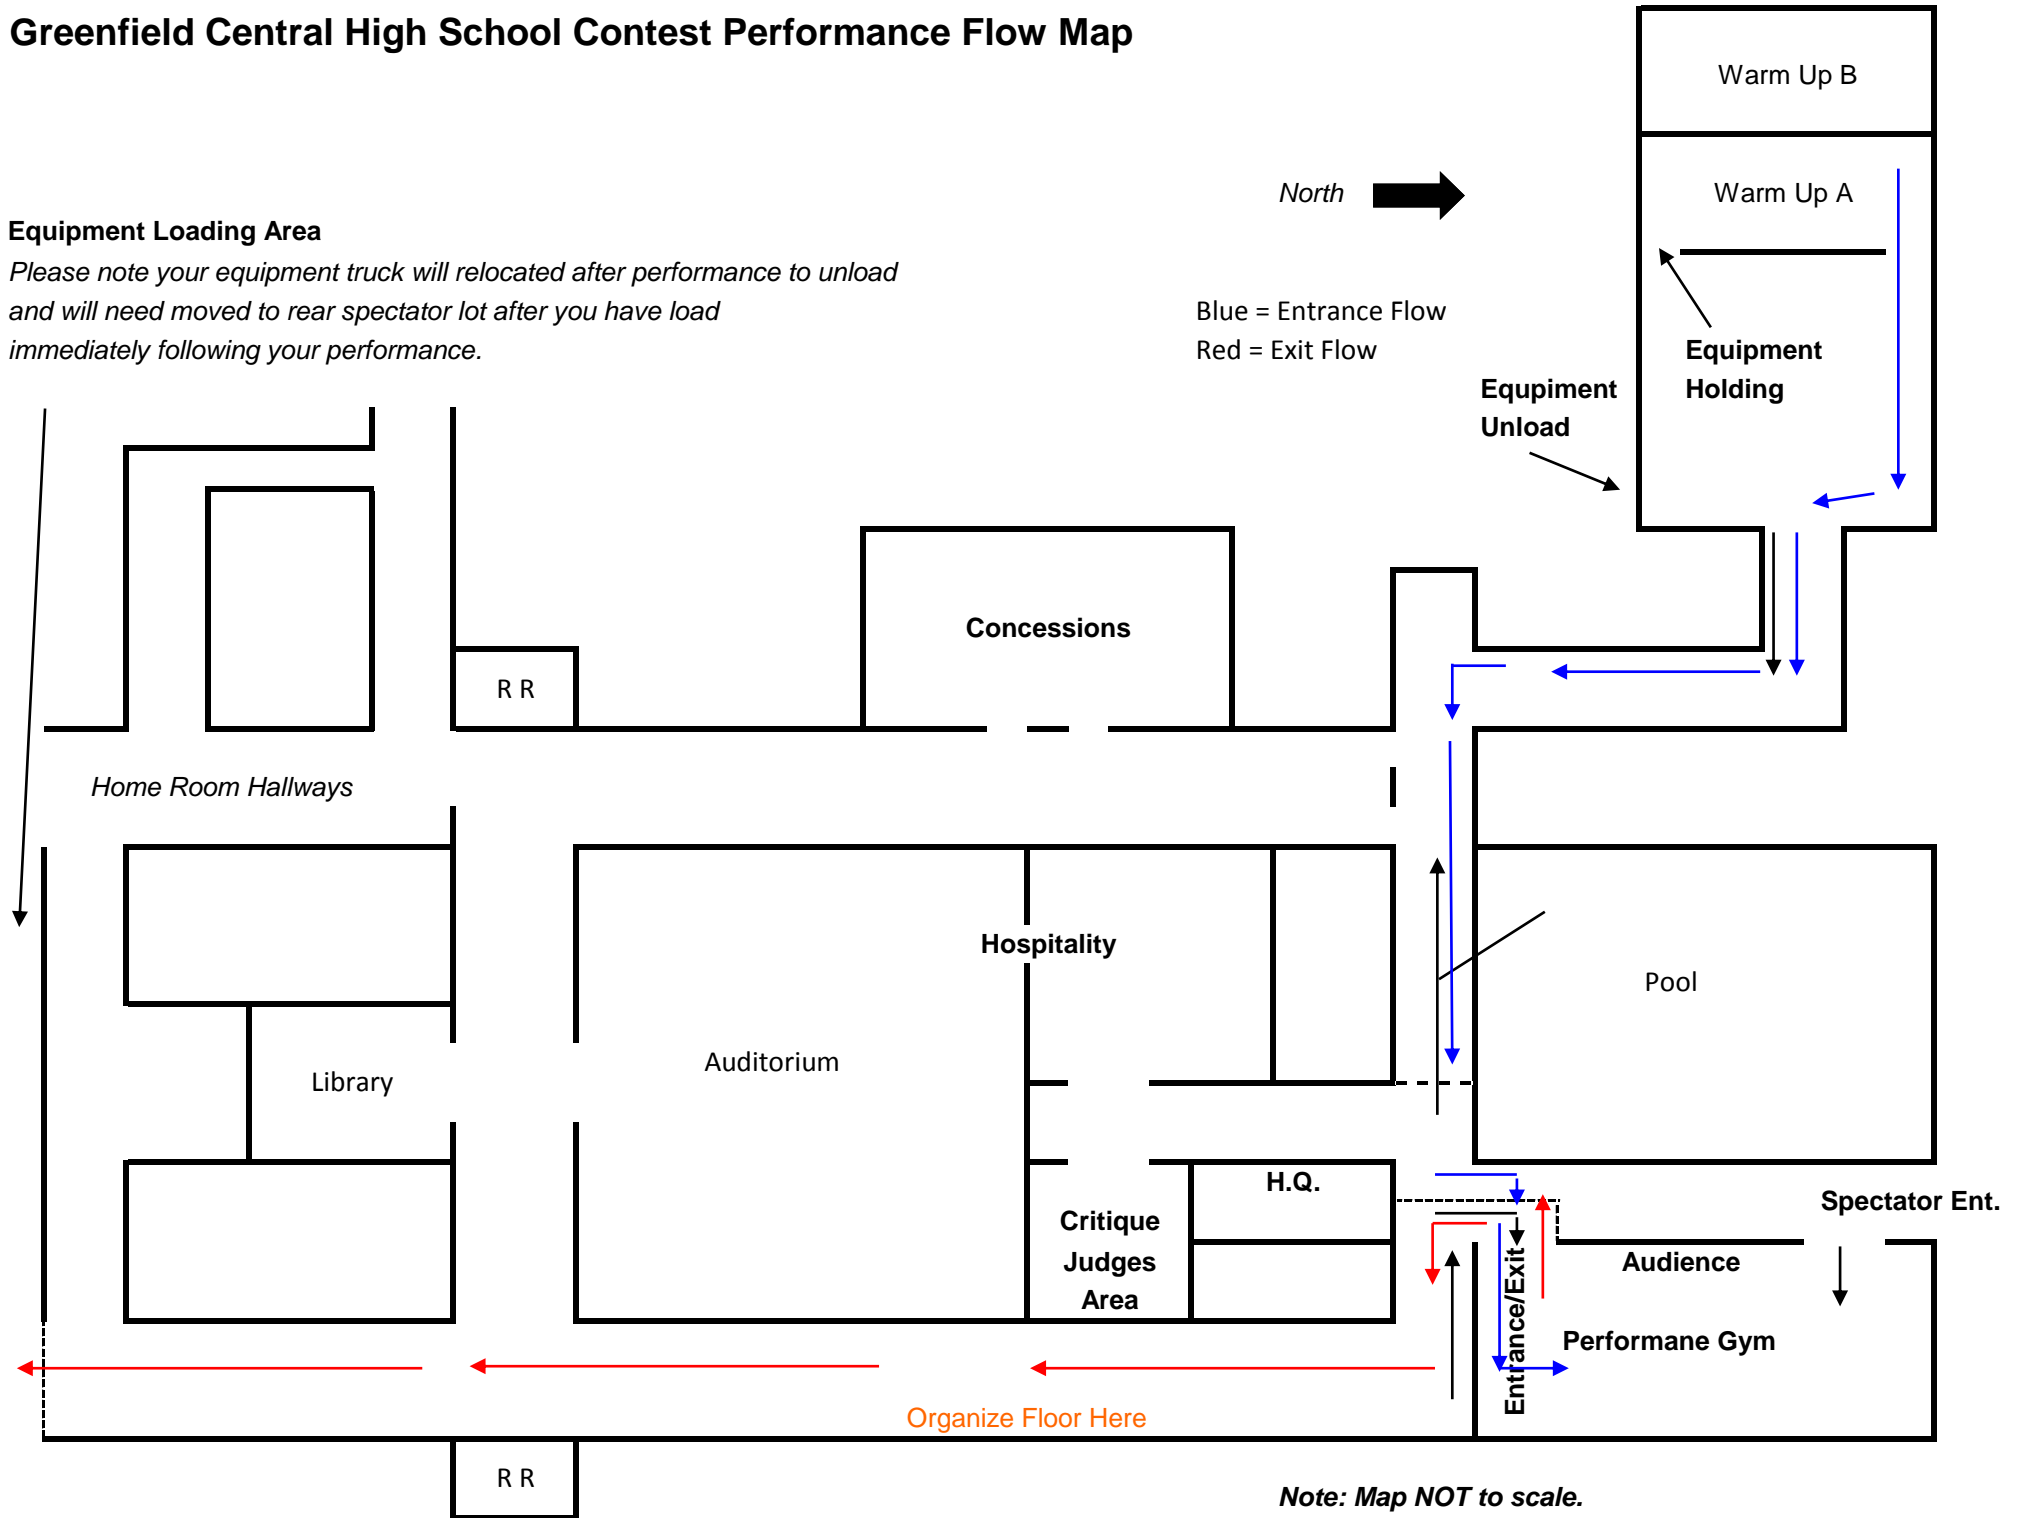

Greenfield Central High School Contest Campus Map

Greenfield Central High School

810 N Broadway
Greenfield IN 46140

Greenfield Central High School Contest Performance Flow Map

Equipment Loading Area

Please note your equipment truck will be relocated after performance to unload and will need to be moved to rear spectator lot after you have loaded immediately following your performance.

North 

Blue = Entrance Flow
Red = Exit Flow

Greenfield Central High School Floor Flooding Info