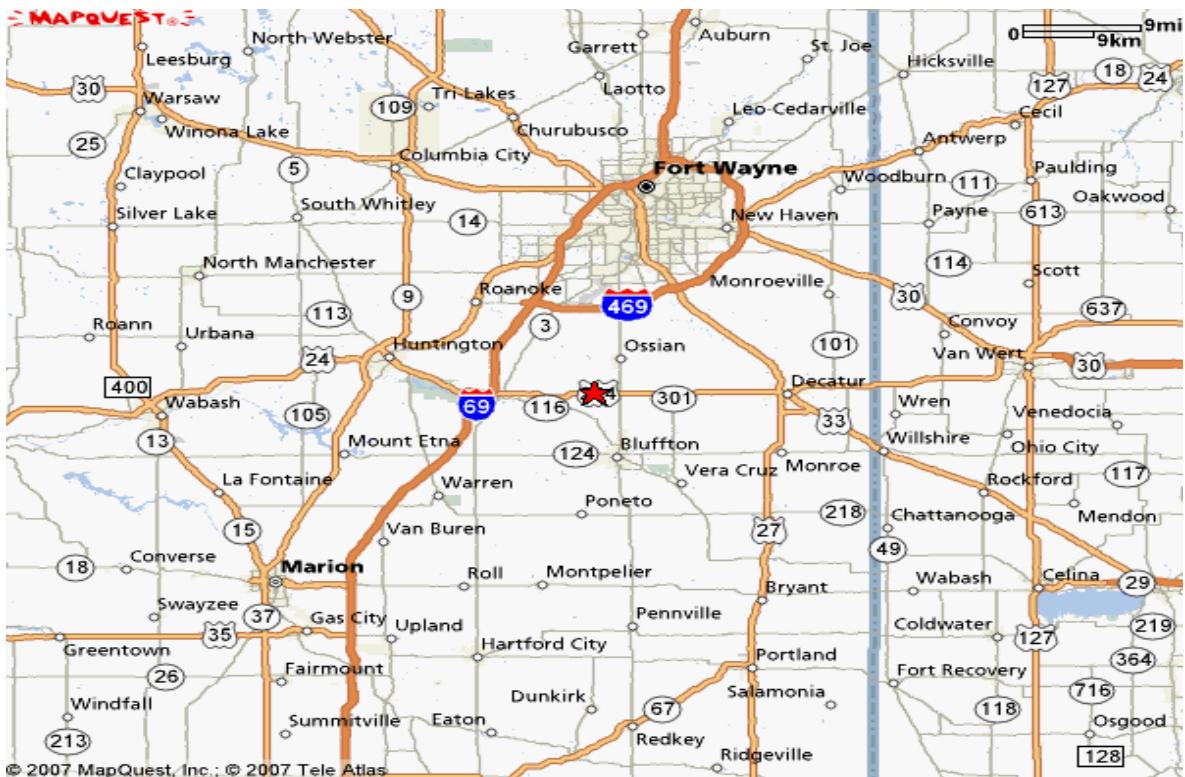

V. Directions to Norwell High School (Including Map)

DIRECTIONS:

From the North:

Take I-69 South to Exit 86 (Markle-Huntington). Go EAST (toward Markle) on US 224 about 9 miles. You'll See the School on the corner of US 224 and 100 E. Turn Right (South) at the blinking yellow light, then turn left at the first entrance.

From the South:

Take I-69 North to Exit 86 (Markle-Huntington). Go EAST (toward Markle) on US 224 about 9 miles. You'll See the School on the corner of US 224 and 100 E. Turn Right (South) at the blinking yellow light, then turn left at the first entrance.

From the West: Take US 30 East to I-69 South. Take I-69 South to Exit 86 (Markle-Huntington). Go EAST (toward Markle) on US 224 about 9 miles. You'll See the School on the corner of US 224 and 100 E. Turn Right (South) at the blinking yellow light, then turn left at the first entrance.